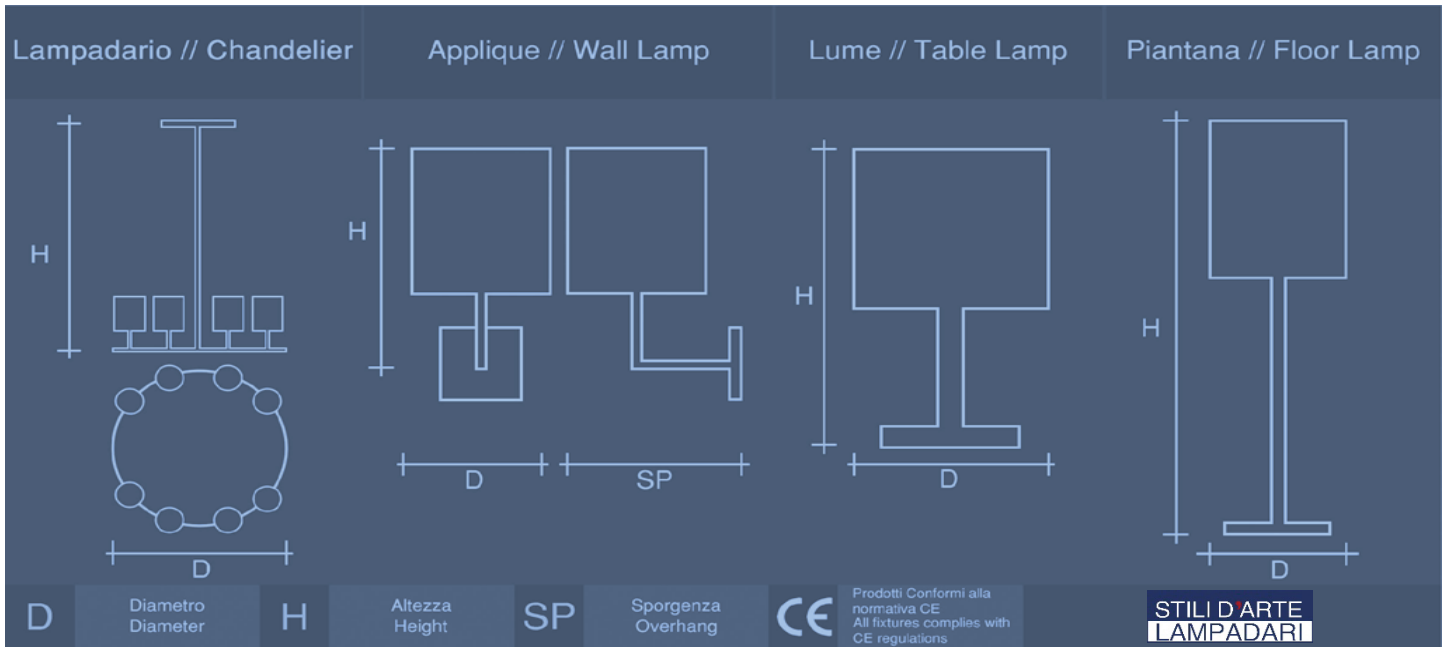

collection SFERA

	Diametro Diameter	Altezza Height	Sporgenza Overhang	Potenza Power
280/3L lampadario 3 luci 3 lights chandelier	60 cm	62 cm		3 (E14) x 40W
280/5L lampadario 5 luci 5 lights chandelier	70 cm	62 cm		5 (E14) x 40W
280/6L lampadario 6 luci 6 lights chandelier	70 cm	62 cm		6 (E14) x 40W
280/8L lampadario 8 luci 8 lights chandelier	82 cm	62 cm		8 (E14) x 40W
280/AP1L applique 1 luce 1 light wall light	14 cm	15 cm	22 cm	1 (E14) x 40W
280/AP2L applique 2 luci 2 lights wall light	37 cm	15 cm	22 cm	2 (E14) x 40W
280/LP1L lume piccolo 1 luce 1 light small lamp	25 cm	42 cm		1 (E14) x 40W
280/LG1L lume grande 1 luce 1 light big lamp	40 cm	67 cm		1 (E27) x 60W
280/LG3L lume grande 3 luci 3 lights big lamp	50 cm	97 cm		3 (E14) x 40W
280/P3L piantana 3 luci 3 lights stand	50 cm	182 cm		3 (E14) x 40W